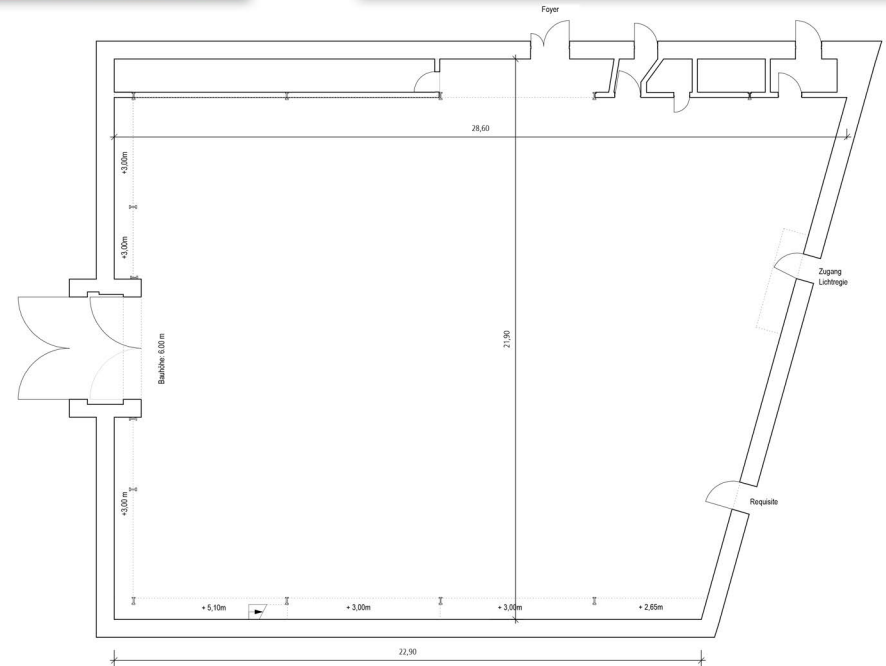

STUDIO.3

FACTS

area 580 sqm
size 28,5 m x 22,0 m

green screen 150 sqm
size 8m (depth) x 18m (width) x 6,5m (height)

comprised:

4 production rooms: mask, fitting room, production office, kitchen
light equipment
rigging system

additional with:
hydraulic ramp

GREEN SCREEN 3

Technical Facts:

Area: 580 sqm

Size: 28.5m x 22.0m

Green Screen: 150 sqm

Size: 8m (depth) x 18m (width) x 6.5m (height)

4 Production Rooms: Mask, Fitting
Room, Production Office, Prop
Room
Kitchen